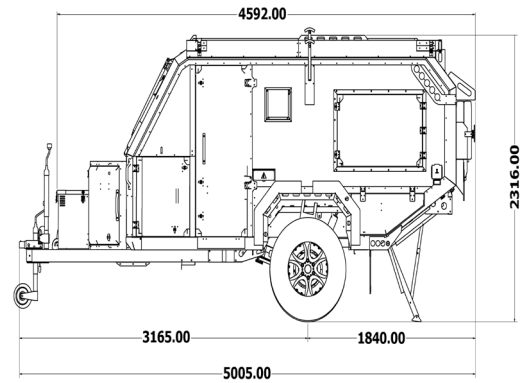

2021

SPECIFICATION SHEET

UEV-490 ST

EFFECTIVE 1ST JAN 2021

AUS SPEC

Dimensions (l x w x h)
5005 x 2082 x 2316

Tare (unladen) 1,380kg
Ball Weight 150kg

Payload: 420kg
Aggregate Trailer Mass: 1,800kg