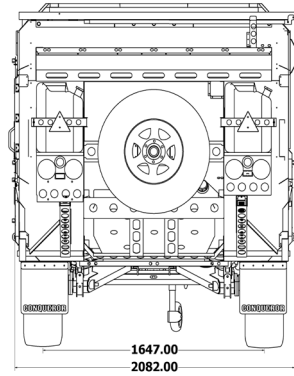

2021

SPECIFICATION SHEET

UEV-490 ST

EFFECTIVE 1ST JAN 2021

AUS SPEC

Dimensions (l x w x h)
5005 x 2082 x 2316

Tare (unladen) 1,380kg
Ball Weight 150kg

Payload: 420kg
Aggregate Trailer Mass: 1,800kg