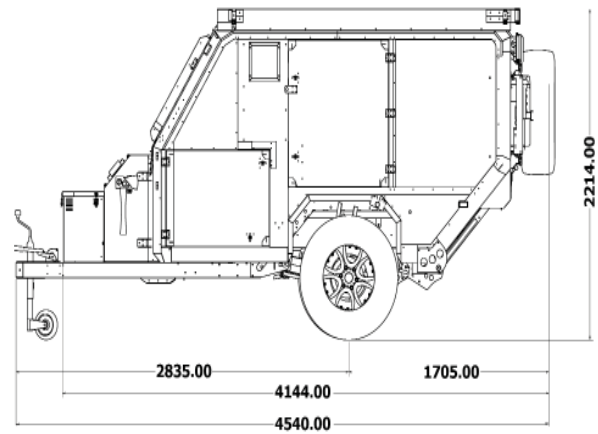

2018

SPECIFICATION SHEET

UEV-440 GUNSHOT

EFFECTIVE 1ST JULY 2018

Dimensions (l x w x h)
4540 x 1909 x 2214

Tare (unladen) 1,450kg
Ball Weight 145kg

Payload: 450kg
Aggregate Trailer Mass: 1,950kg

Standard Inclusions