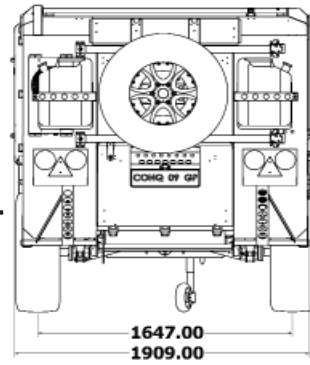

2018

SPECIFICATION SHEET

UEV-440 GUNSHOT

EFFECTIVE 1ST JULY 2018

Dimensions (l x w x h)
4540 x 1909 x 2214

Tare (unladen) 1,450kg
Ball Weight 145kg

Payload: 450kg
Aggregate Trailer Mass: 1,950kg

Standard Inclusions